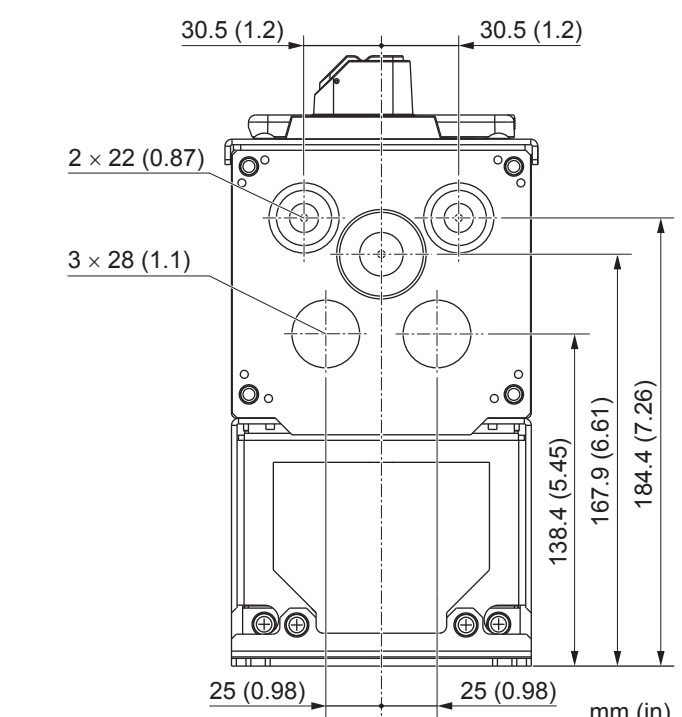

Drive Nameplate  
 C/C: xx6xxxxxxxTx  
 MODEL: \_\_\_\_\_

Applicable Catalog Codes:  
 C/C: xx6xx2011xTx, xx6xx2017xTx  
 xx6xx4005xTx to xx6xx4014xTx

L8-35 = 3 : IP55/UL Type 12

**YASKAWA**  
 Drilling Template  
 TOEPC71061795A  
 Published in USA

\*TOEPC71061795\*